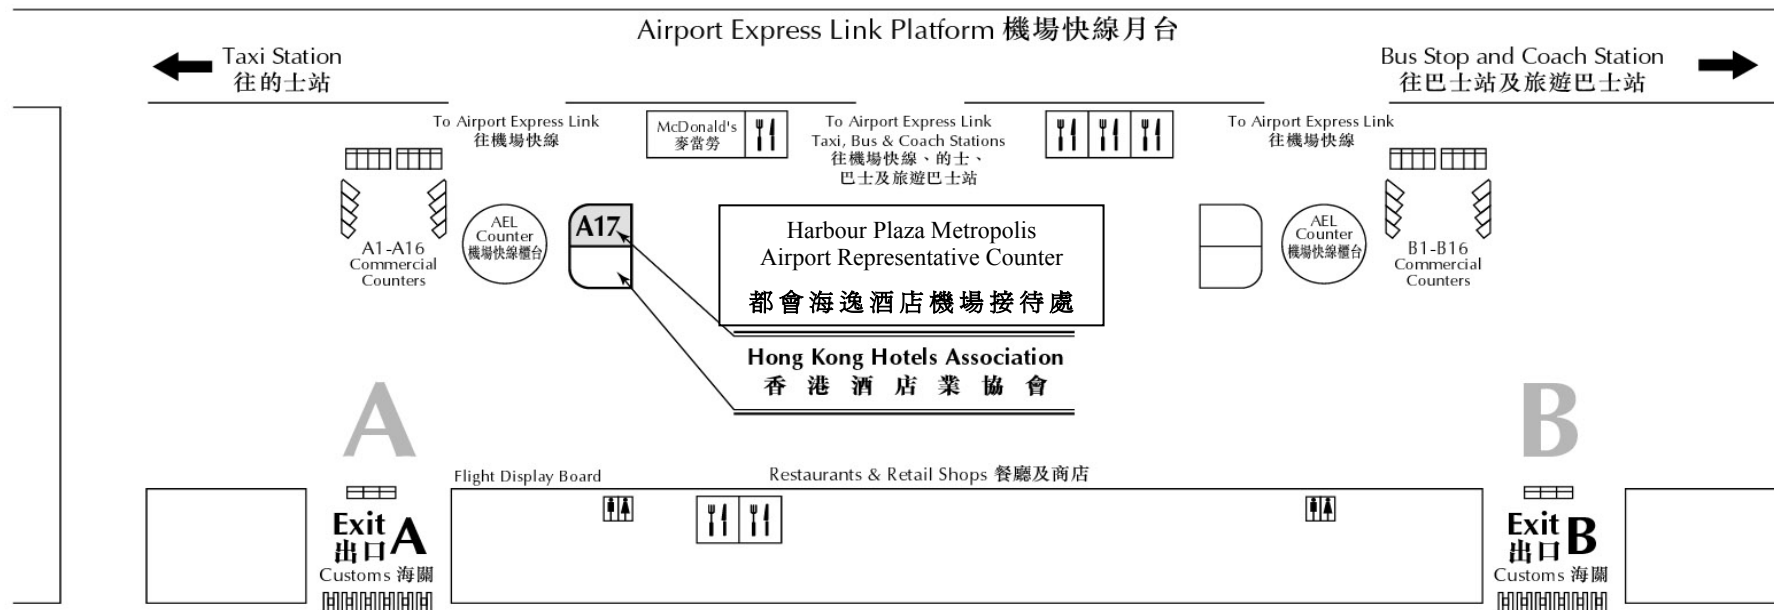

Harbour Plaza Metropolis

Harbour Plaza Metropolis Airport Representative Counter 都會海逸酒店機場接待處

Harbour Plaza Metropolis, Kowloon Hong Kong	Harbour Plaza Metropolis A Member of Harbour Plaza Hotels and Resorts 7 Metropolis Drive, Hunghom, Kowloon, Hong Kong Tel: (852) 3160 6888 Fax: (852) 3160 6999 www.harbour-plaza.com/hpme
--	--

Kindly approach **A17** counter to locate the Harbour Plaza Hong Kong Airport Representative for any assistance.

如需協助，請到櫃台**A17**與海逸酒店之機場接待員聯絡。

Oct 1, 2002