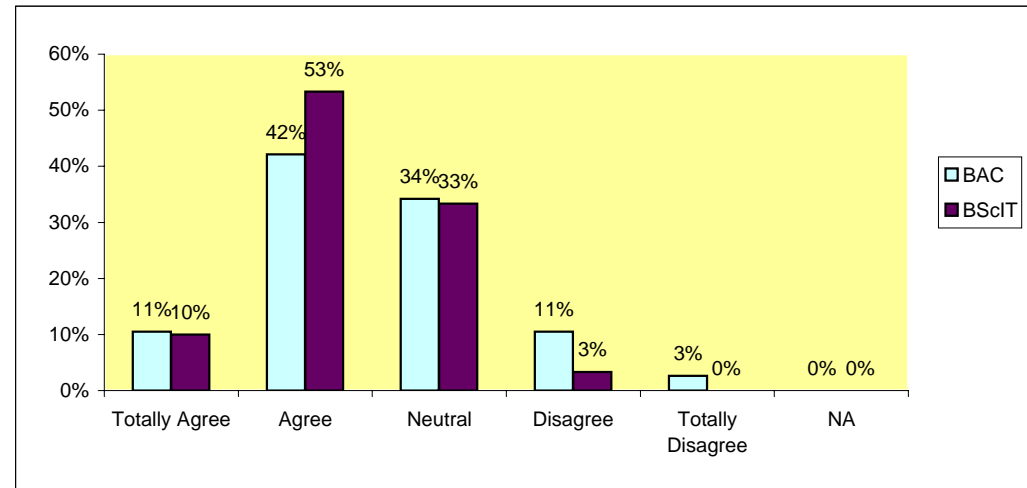

Question 4 : You would like to work for the same placement company (may be a different group) after graduation

	BAC	BScIT
Totally Agree	11%	10%
Agree	42%	53%
Neutral	34%	33%
Disagree	11%	3%
Totally Disagree	3%	0%
NA	0%	0%
	100%	100%