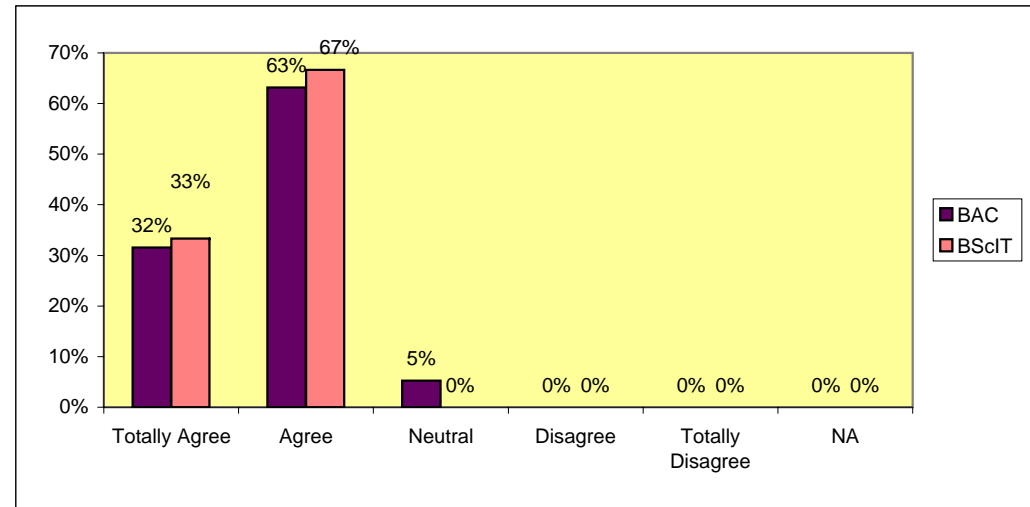

Question 3 : You learned important nontechnical skills, such as communications skill, team work, time management, etc.

	BAC	BScIT
Totally Agree	32%	33%
Agree	63%	67%
Neutral	5%	0%
Disagree	0%	0%
Totally Disagree	0%	0%
NA	0%	0%
	100%	100%