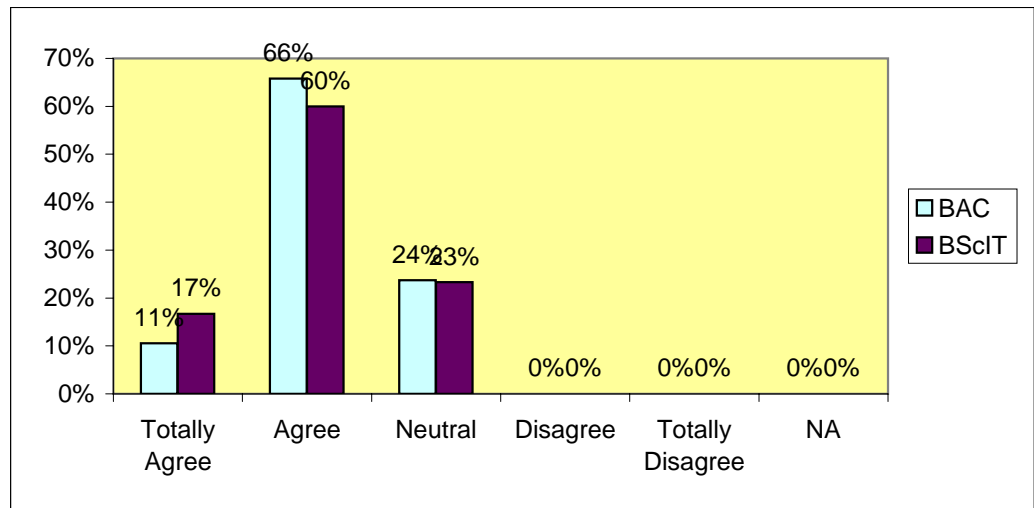

Question 8 : You maintained a good relationship with your clients at work

	BAC	BScIT
Totally Agree	11%	17%
Agree	66%	60%
Neutral	24%	23%
Disagree	0%	0%
Totally Disagree	0%	0%
NA	0%	0%