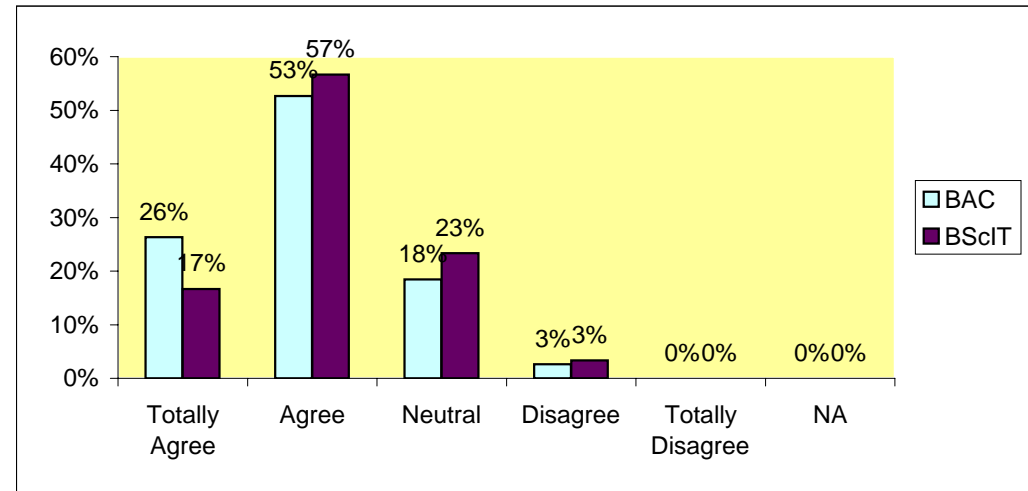

Question 11 : Your first two years of education helped you pick up new technologies and technical skills required for your placement position

	BAC	BScIT
Totally Agree	5%	0%
Agree	42%	57%
Neutral	45%	37%
Disagree	5%	0%
Totally Disagree	0%	7%
NA	3%	0%
	100%	100%

Question 12 : You were able to pick up the technical skills required for your placement position within the first two months of employment

	BAC	BScIT
Totally Agree	26%	17%
Agree	53%	57%
Neutral	18%	23%
Disagree	3%	3%
Totally Disagree	0%	0%
NA	0%	0%
	100%	100%