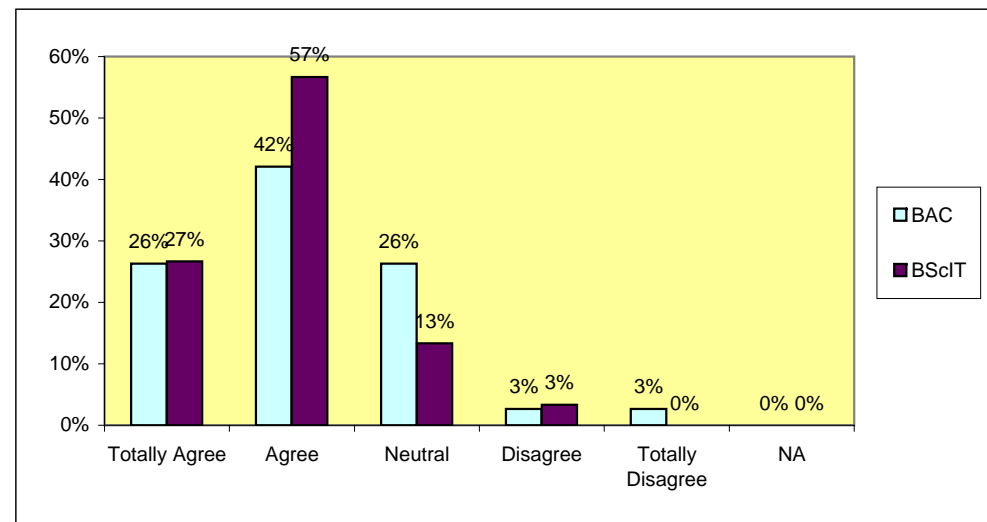

Placement Student Survey Report 2003-04

Question 1 : Your overall industrial placement experience is useful to you

	BAC	BScIT
Totally Agree	47%	40%
Agree	45%	60%
Neutral	8%	0%
Disagree	0%	0%
Totally Disagree	0%	0%
NA	0%	0%
	100%	100%

Question 2 : You learned new and important technical skills during your placement training

	BAC	BScIT
Totally Agree	26%	27%
Agree	42%	57%
Neutral	26%	13%
Disagree	3%	3%
Totally Disagree	3%	0%
NA	0%	0%
	100%	100%