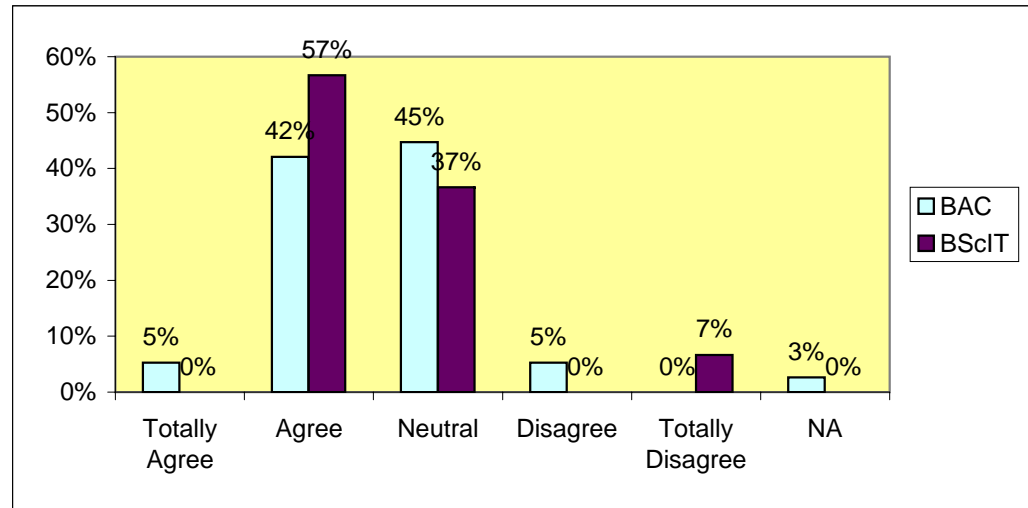

Question 11 : Your first two years of education helped you pick up new technologies and technical skills required for your placement position

	BAC	BScIT
Totally Agree	5%	0%
Agree	42%	57%
Neutral	45%	37%
Disagree	5%	0%
Totally Disagree	0%	7%
NA	3%	0%
	100%	100%

Question 12 : You were able to pick up the technical skills required for your placement position within the first two months of employment

	BAC	BScIT
Totally Agree	26%	17%
Agree	53%	57%
Neutral	18%	23%
Disagree	3%	3%
Totally Disagree	0%	0%
NA	0%	0%
	100%	100%