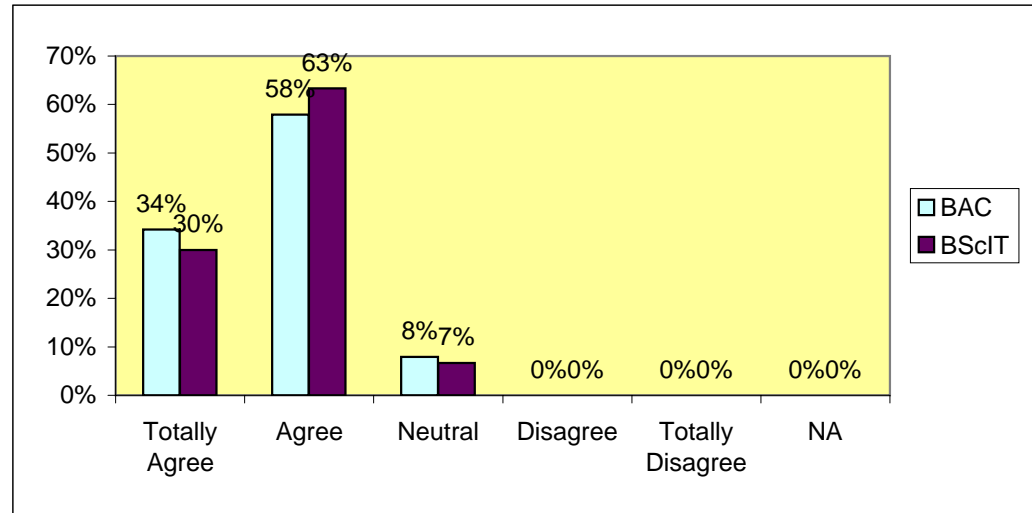

Question 13 : You would recommend the industrial placement program to the current year-two students.

	BAC	BScIT
Totally Agree	34%	30%
Agree	58%	63%
Neutral	8%	7%
Disagree	0%	0%
Totally Disagree	0%	0%
NA	0%	0%
	100%	100%