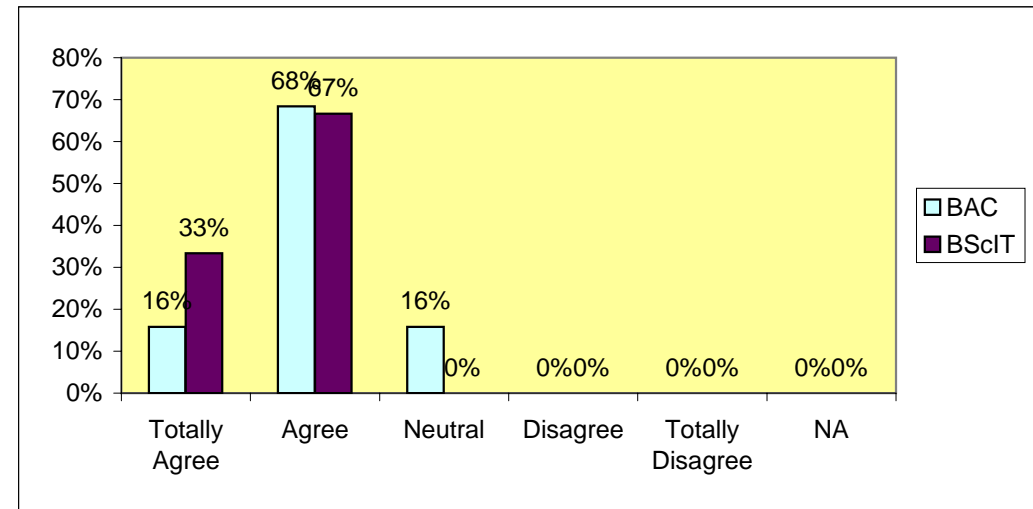

Question 6 : You maintained a good relationship with your supervisors at work

	BAC	BScIT
Totally Agree	16%	33%
Agree	68%	67%
Neutral	16%	0%
Disagree	0%	0%
Totally Disagree	0%	0%
NA	0%	0%
	100%	100%