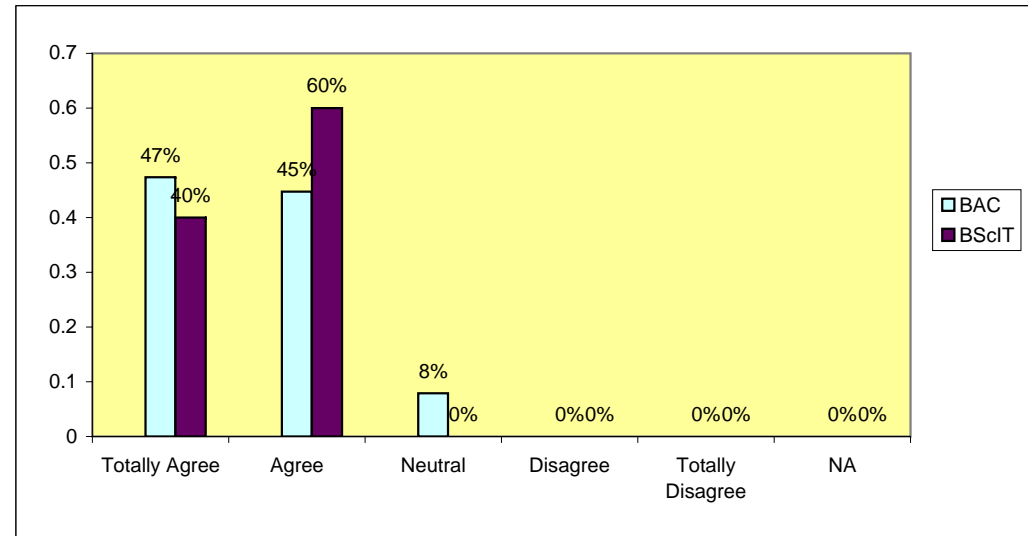

Placement Student Survey Report 2003-04

Question 1 : Your overall industrial placement experience is useful to you

	BAC	BScIT
Totally Agree	47%	40%
Agree	45%	60%
Neutral	8%	0%
Disagree	0%	0%
Totally Disagree	0%	0%
NA	0%	0%
	100%	100%