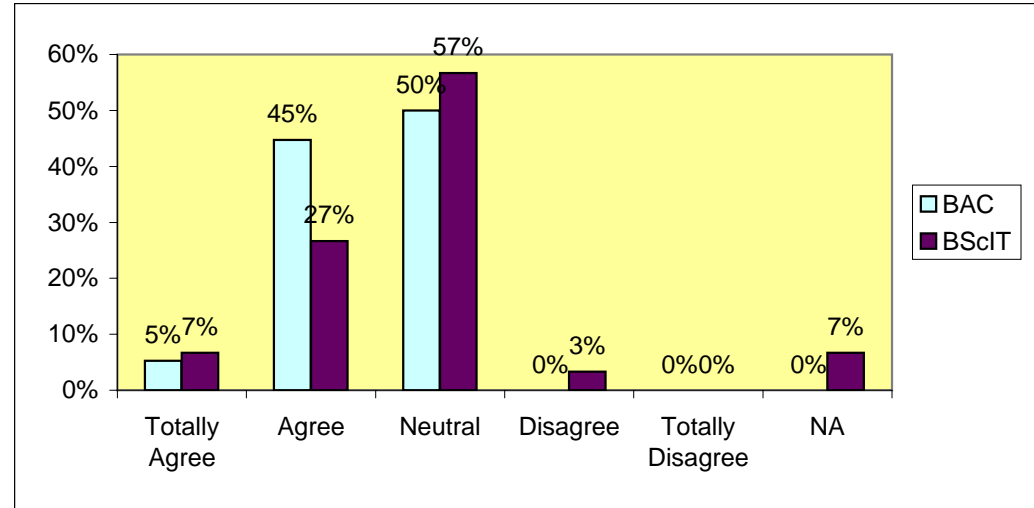

	BAC	BScIT
Totally Agree	34%	50%
Agree	61%	43%
Neutral	5%	7%
Disagree	0%	0%
Totally Disagree	0%	0%
NA	0%	0%
	100%	100%

Question 8 : You maintained a good relationship with your clients at work

	BAC	BScIT
Totally Agree	11%	17%
Agree	66%	60%
Neutral	24%	23%
Disagree	0%	0%
Totally Disagree	0%	0%
NA	0%	0%

Question 9 : Your supervisors at work would like to hire you back after graduation

	BAC	BScIT
Totally Agree	5%	7%
Agree	45%	27%
Neutral	50%	57%
Disagree	0%	3%
Totally Disagree	0%	0%
NA	0%	7%
	100%	100%