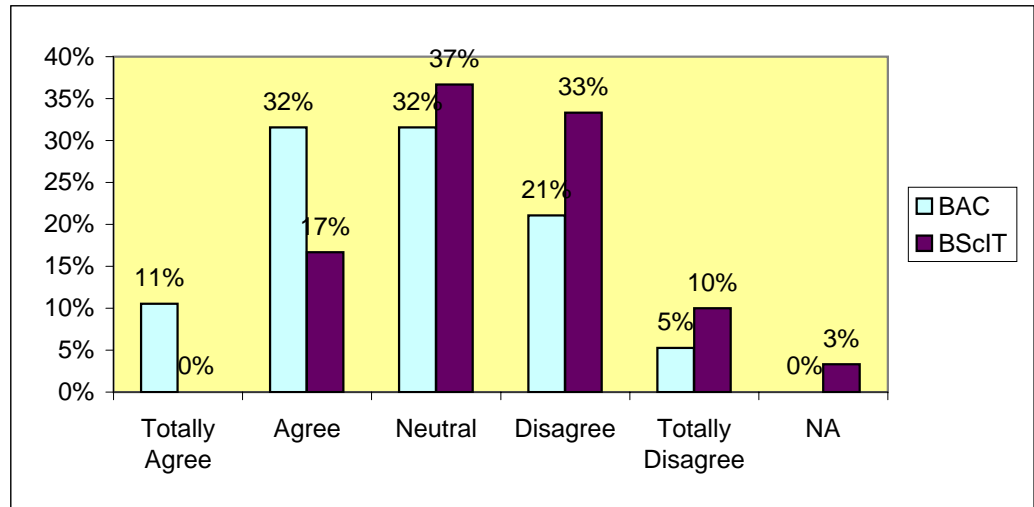

Question 10 : You learned most of the technical skills required for your placement position just before starting your placement

	BAC	BScIT
Totally Agree	11%	0%
Agree	32%	17%
Neutral	32%	37%
Disagree	21%	33%
Totally Disagree	5%	10%
NA	0%	3%
	100%	100%