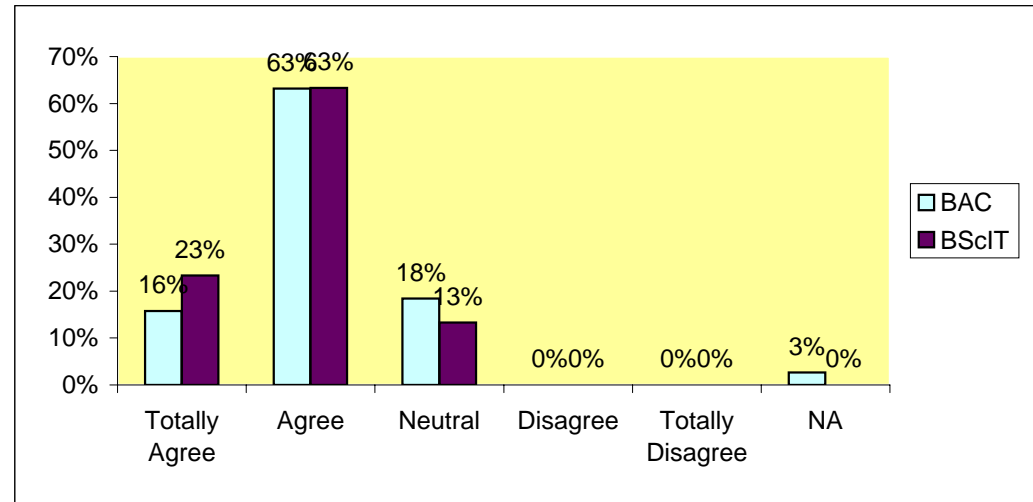

Question 5 : Your placement training helps you decide what you want to do with your future career

	BAC	BScIT
Totally Agree	16%	23%
Agree	63%	63%
Neutral	18%	13%
Disagree	0%	0%
Totally Disagree	0%	0%
NA	3%	0%
	100%	100%