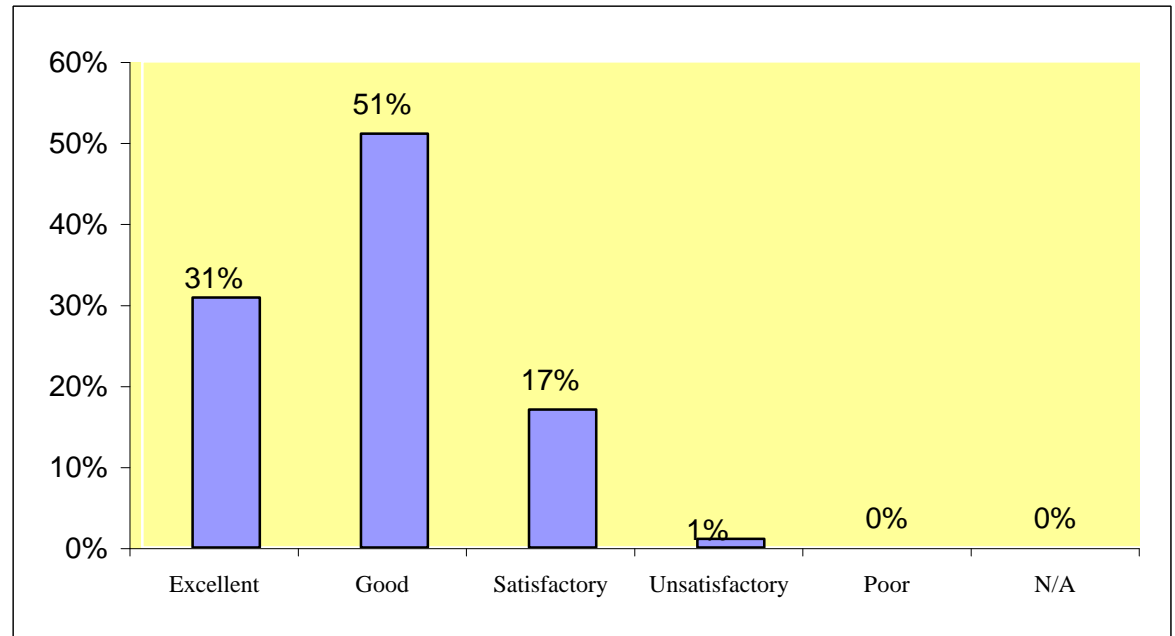

Placement student's performance : Self learning ability

	Number	Percentage
Excellent	29	31%
Good	48	51%
Satisfactory	16	17%
Unsatisfactory	1	1%
Poor	0	0%
N/A	0	0%
	94	100%