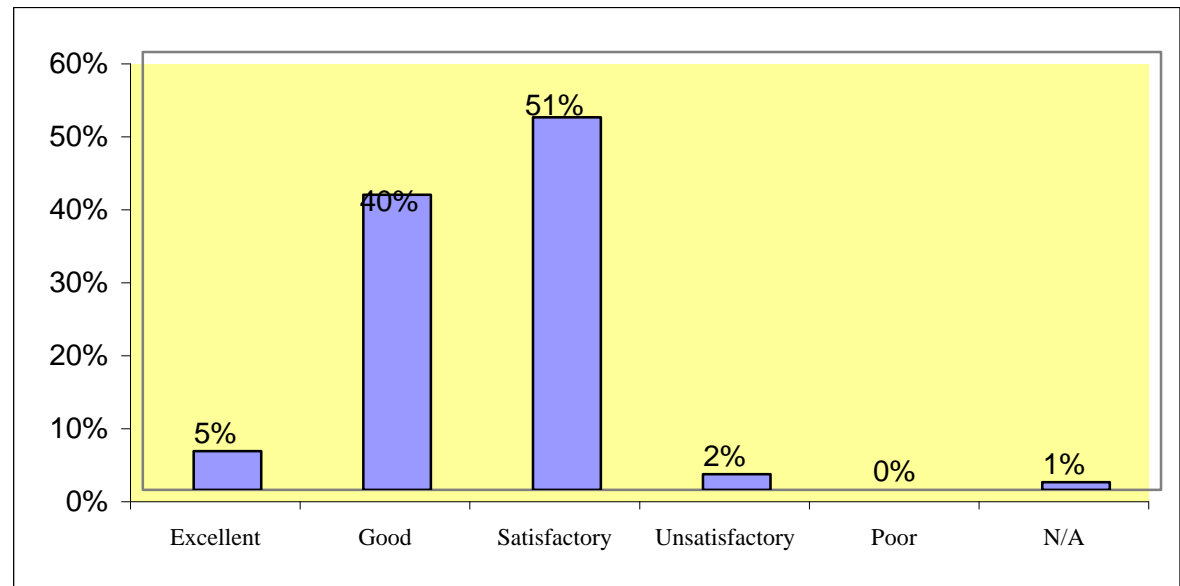

Placement student's performance : Communication skill

	Number	Percentage
Excellent	5	5%
Good	38	40%
Satisfactory	48	51%
Unsatisfactory	2	2%
Poor	0	0%
N/A	1	1%
	94	100%