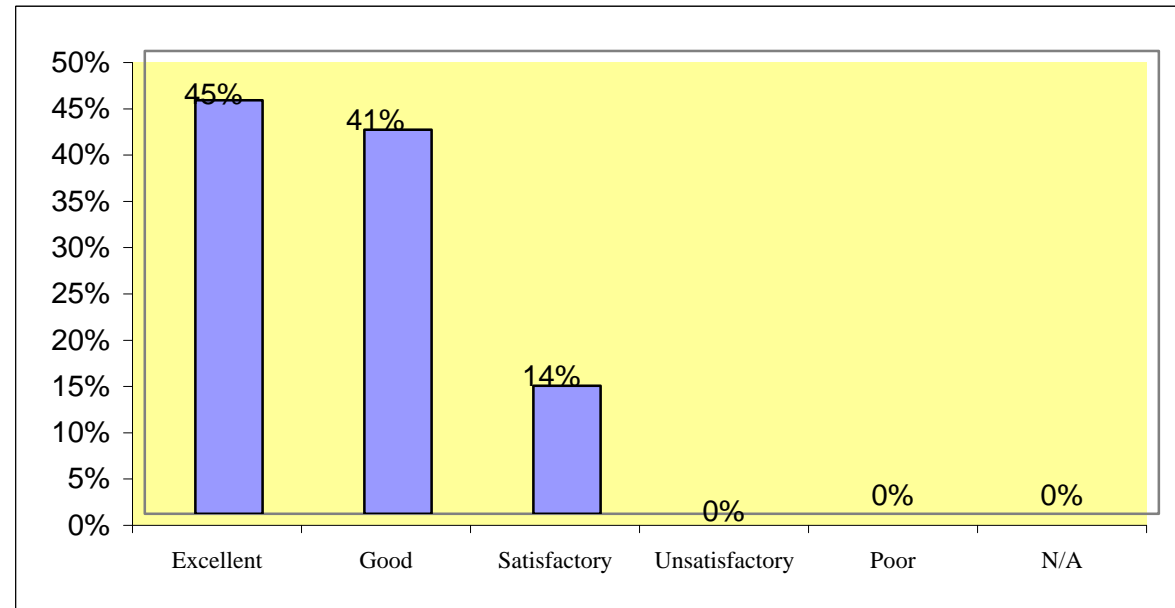

Placement student's performance : Working attitude

	Number	Percentage
Excellent	42	45%
Good	39	41%
Satisfactory	13	14%
Unsatisfactory	0	0%
Poor	0	0%
N/A	0	0%
	94	100%