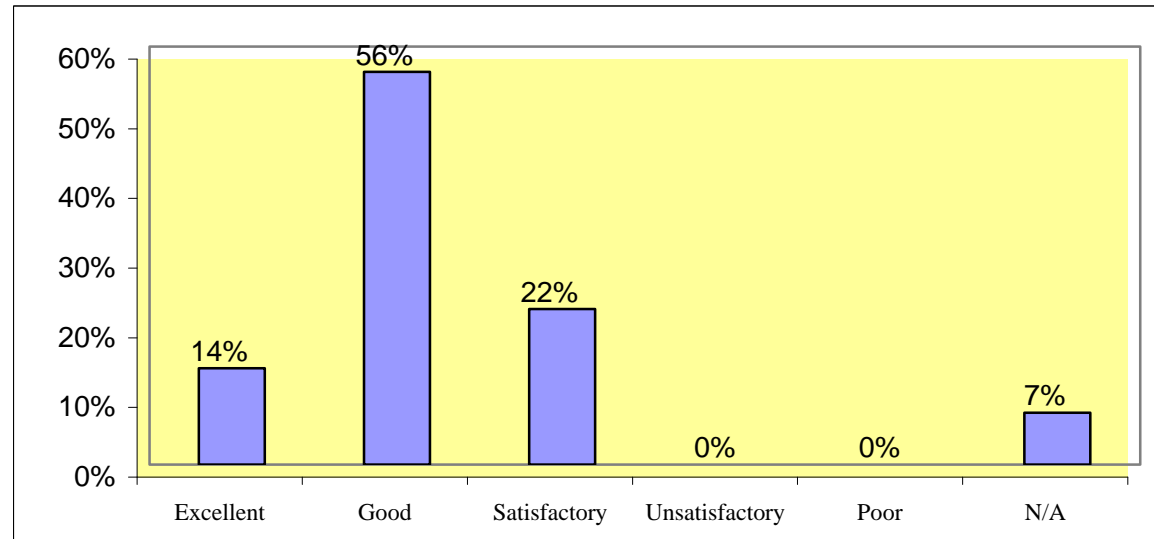

Placement student's performance : Programming skill (if applicable)

	Number	Percentage
Excellent	13	14%
Good	53	56%
Satisfactory	21	22%
Unsatisfactory	0	0%
Poor	0	0%
N/A	7	7%
	94	100%