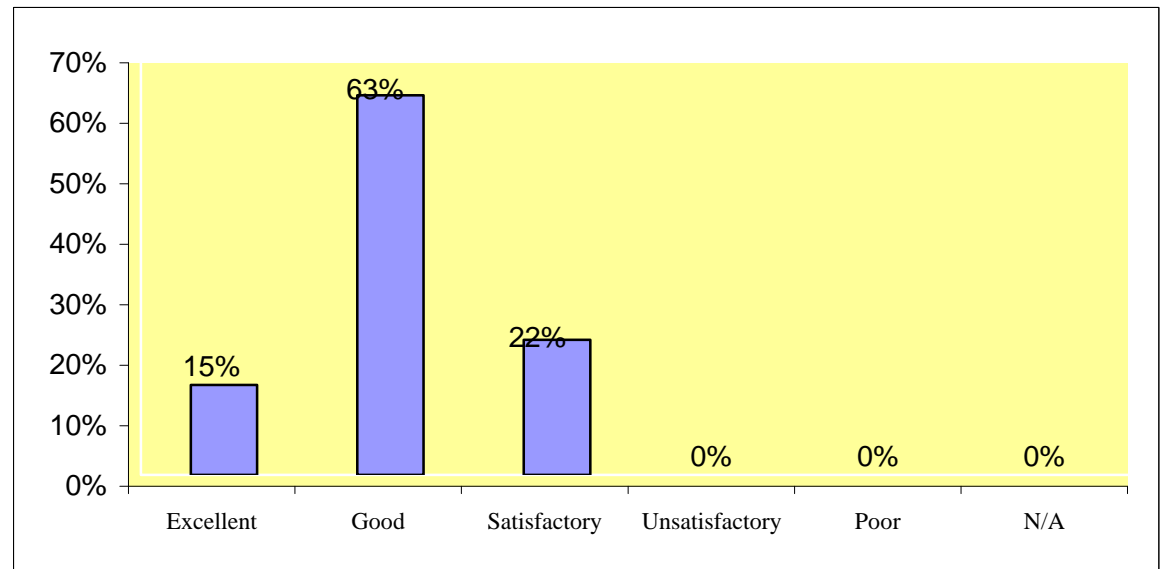

Placement student's performance : Trustworthiness

	Number	Percentage
Excellent	22	23%
Good	55	59%
Satisfactory	17	18%
Unsatisfactory	0	0%
Poor	0	0%
N/A	0	0%
	94	100%

Placement student's performance : Quality of work performed

	Number	Percentage
Excellent	14	15%
Good	59	63%
Satisfactory	21	22%
Unsatisfactory	0	0%
Poor	0	0%
N/A	0	0%
	94	100%