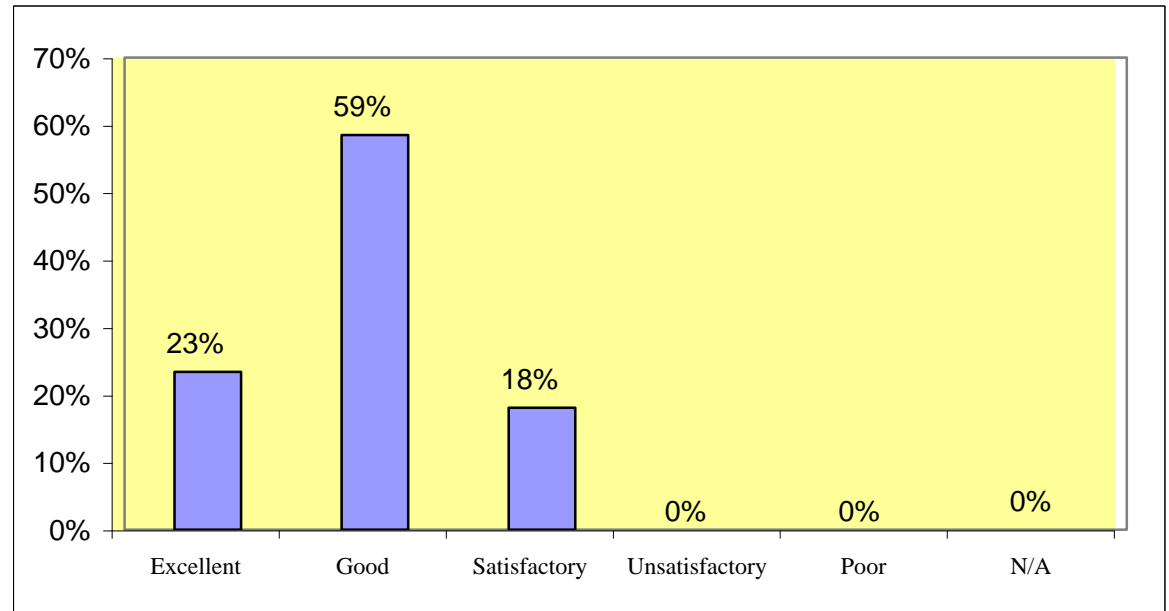

Placement student's performance : Trustworthiness

	Number	Percentage
Excellent	22	23%
Good	55	59%
Satisfactory	17	18%
Unsatisfactory	0	0%
Poor	0	0%
N/A	0	0%
	94	100%

Placement student's performance : Quality of work performed

	Number	Percentage
Excellent	14	15%
Good	59	63%
Satisfactory	21	22%
Unsatisfactory	0	0%
Poor	0	0%
N/A	0	0%
	94	100%