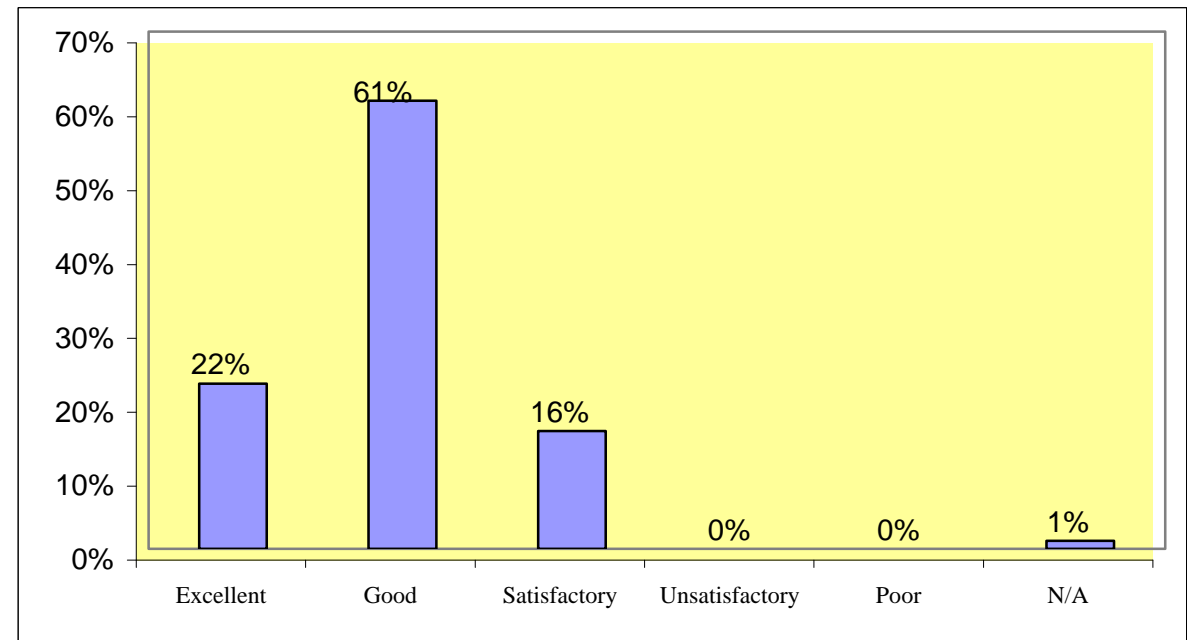

Placement student's performance : Relating to the supervisors

	Number	Percentage
Excellent	21	22%
Good	57	61%
Satisfactory	15	16%
Unsatisfactory	0	0%
Poor	0	0%
N/A	1	1%
	94	100%