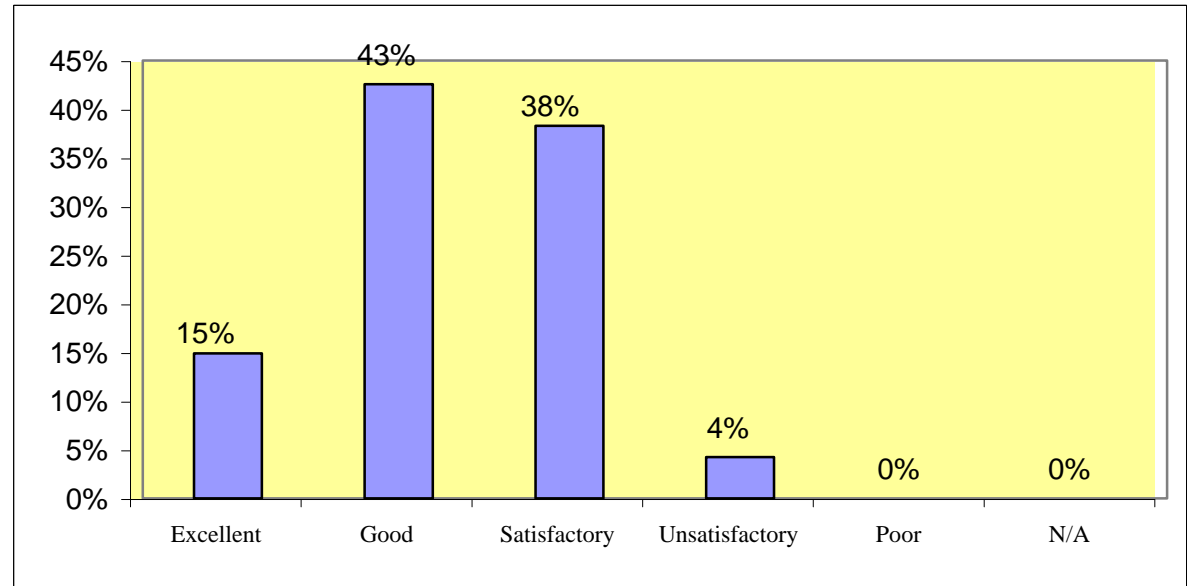

Placement student's performance : Self learning ability

	Number	Percentage
Excellent	29	31%
Good	48	51%
Satisfactory	16	17%
Unsatisfactory	1	1%
Poor	0	0%
N/A	0	0%
	<hr/>	
	94	100%

Placement student's performance : Communication skill

	Number	Percentage
Excellent	5	5%
Good	38	40%
Satisfactory	48	51%
Unsatisfactory	2	2%
Poor	0	0%
N/A	1	1%
	<hr/>	
	94	100%

Placement student's performance : Taking initiative

	Number	Percentage
Excellent	14	15%
Good	40	43%
Satisfactory	36	38%
Unsatisfactory	4	4%
Poor	0	0%
N/A	0	0%
	<hr/>	
	94	100%