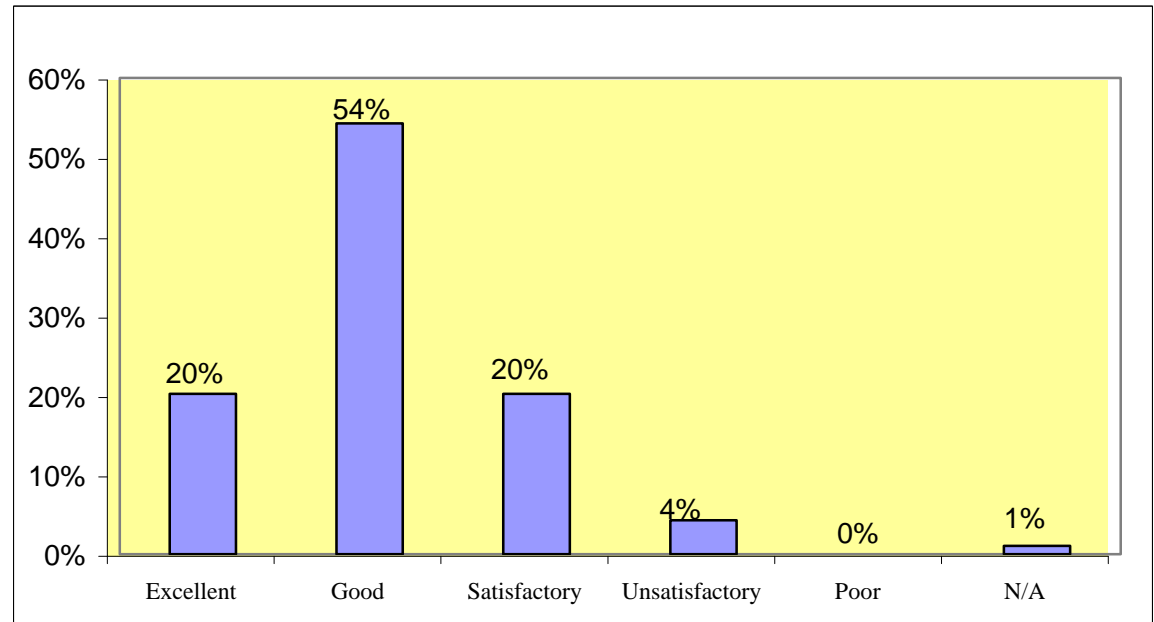

Placement Employer Survey (2002-03)

Placement student's performance : Punctuality

	Number	Percentage
Excellent	19	20%
Good	51	54%
Satisfactory	19	20%
Unsatisfactory	4	4%
Poor	0	0%
N/A	1	1%
	<hr/>	
	94	100%