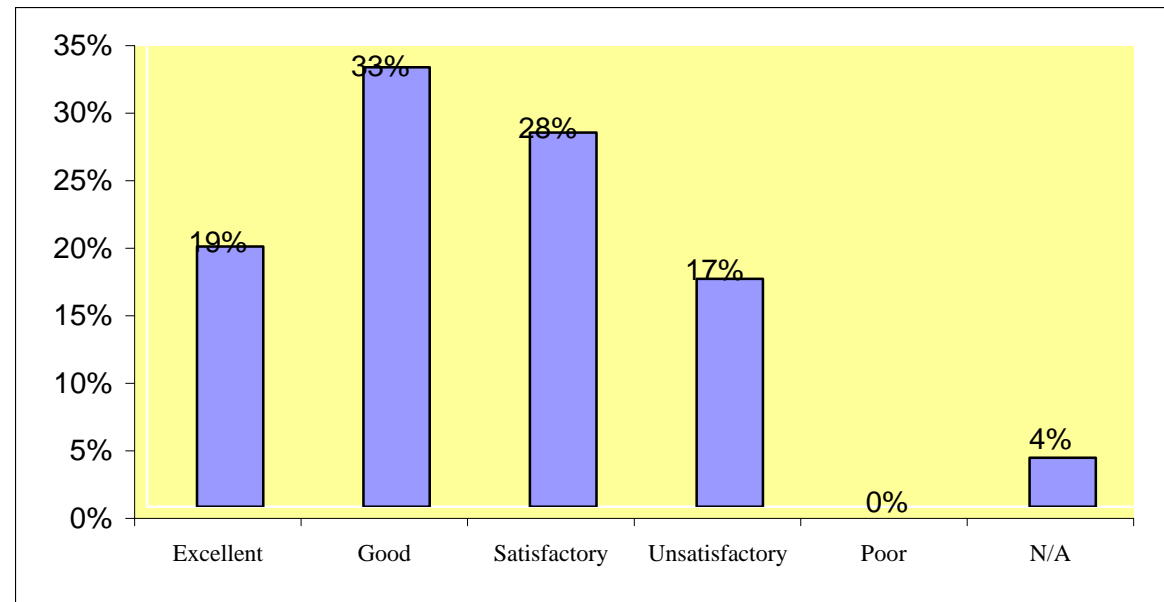

Placement student's performance : Technical knowledge

	Number	Percentage
Excellent	16	19%
Good	27	33%
Satisfactory	23	28%
Unsatisfactory	14	17%
Poor	0	0%
N/A	3	4%
	83	100%