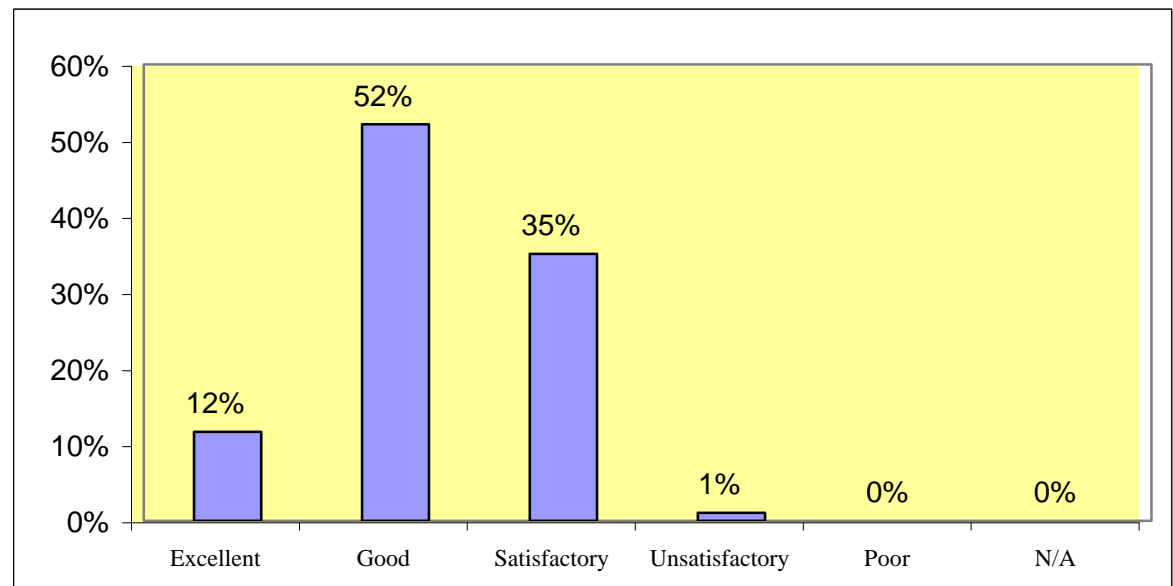

Placement student's performance : Problem solving skill

	Number	Percentage
Excellent	11	12%
Good	49	52%
Satisfactory	33	35%
Unsatisfactory	1	1%
Poor	0	0%
N/A	0	0%
	94	100%